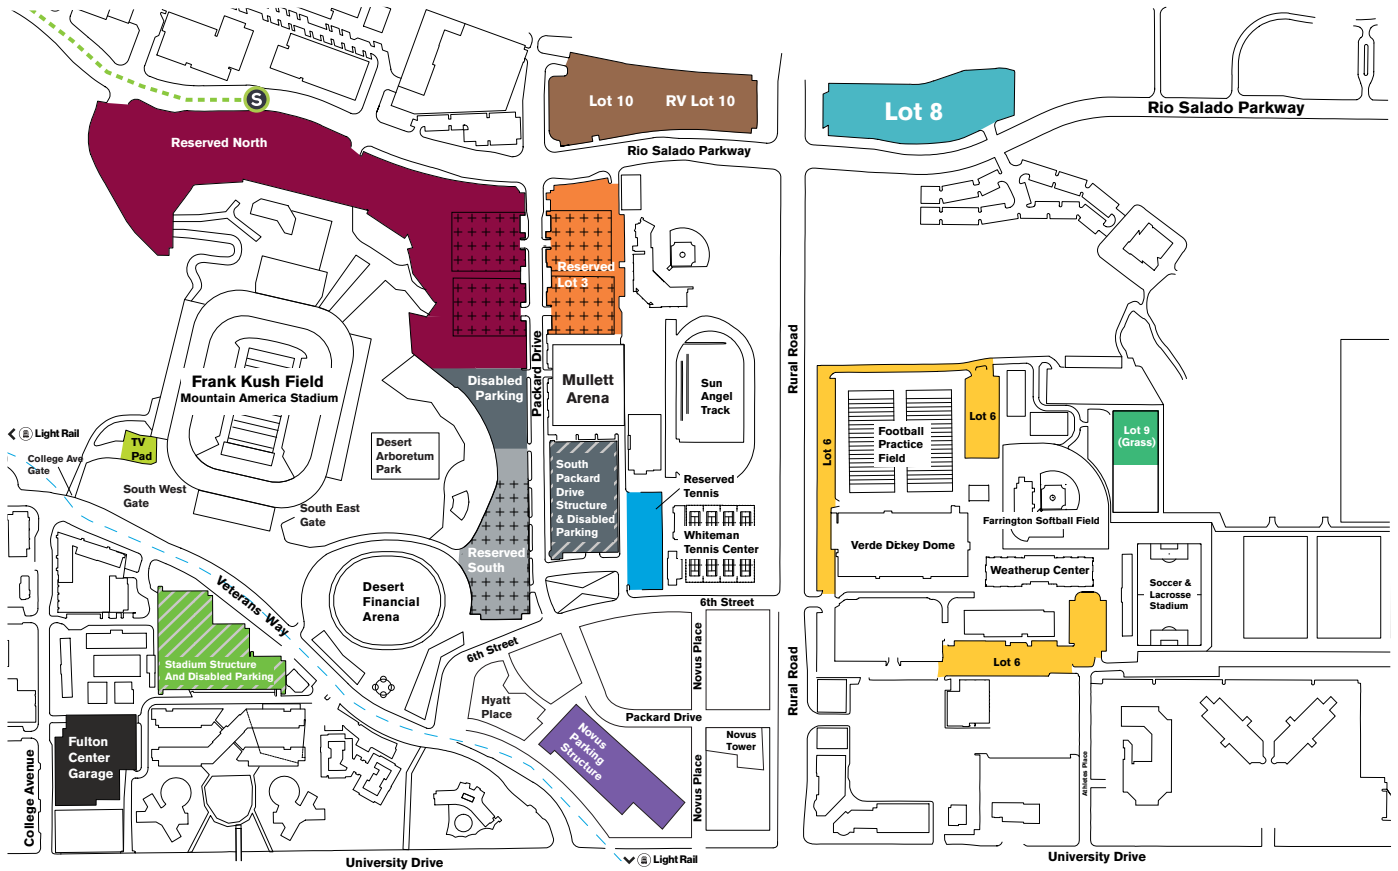

2024 Sun Devil Football Parking Map

Please Note:

- Parking will be affected for Weekday games
- You may request one parking space for every two season tickets
- Some parking lots may be affected in the future by ongoing construction projects

— Street - - Light Rail Ⓜ Light Rail Station - - - - Streetcar Ⓢ Streetcar Station + Solar Panels

PARKING LEGEND

PARKING SECTION

 Reserved North	 Reserved Tennis	 Packard Structure	 Disabled Lot	 Lot 10
 Reserved South	 Lot 6	 Stadium Structure	 Fulton Garage	 Lot 8
 Reserved Lot 3	 Lot 9 (Grass)	 Novus Structure	 RV Lot 10	

AVAILABLE PARKING PASS LOTS*

MINIMUM SUN DEVIL CLUB GIVING LEVEL OF \$2,500

Reserved North – \$250

Reserved South – \$250

MINIMUM SUN DEVIL CLUB GIVING LEVEL OF \$600

Reserved Lot 3 – \$250

Reserved Tennis – \$250

Lot 6 – \$250

Lot 9 (Grass) – \$250

Lot 10 – \$250

RV Lot 10 – \$500

MINIMUM SUN DEVIL CLUB GIVING LEVEL OF \$100

Packard – \$250

Stadium – \$250

Novus – \$250